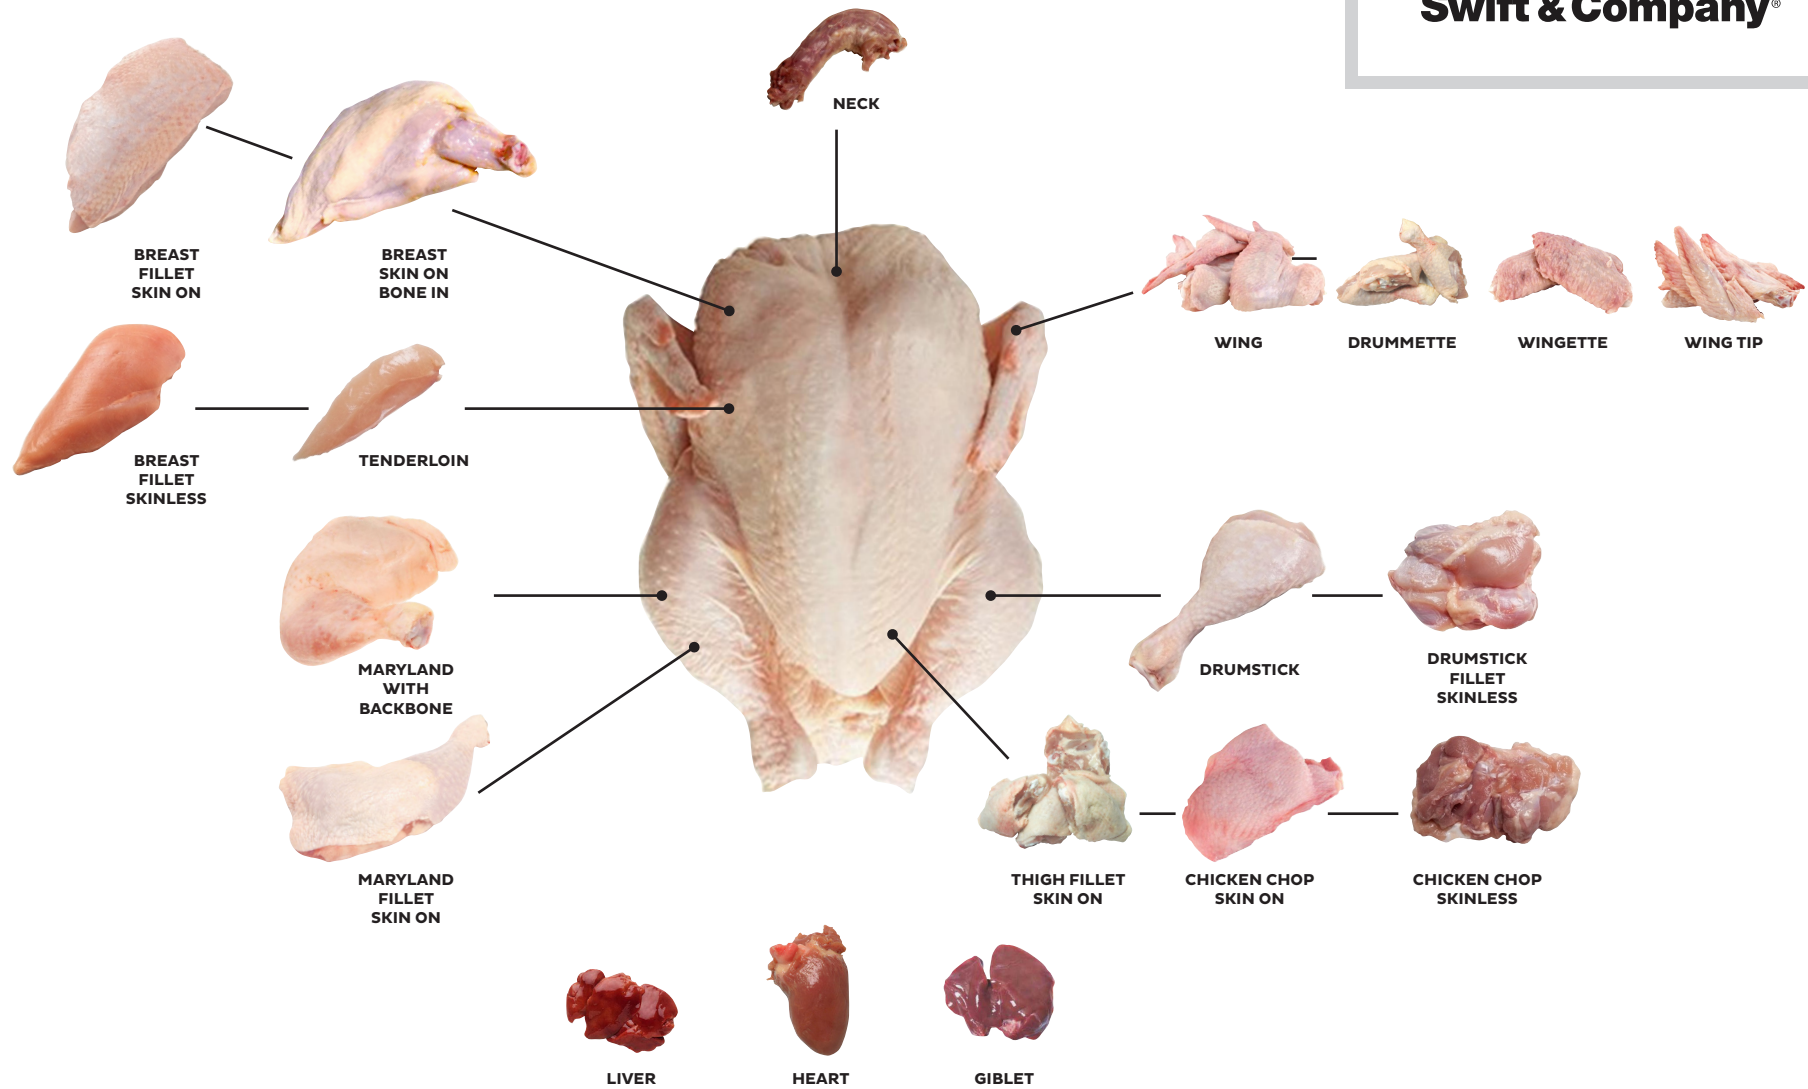

# POULTRY CUTS

Swift & Company®

+61 7 3838 2300 | [swiftinfo@swifttrade.com.au](mailto:swiftinfo@swifttrade.com.au)

[www.swifttrade.com.au](http://www.swifttrade.com.au)

© Swift & Company Trade Group

A Division of JBS Australia Pty Limited